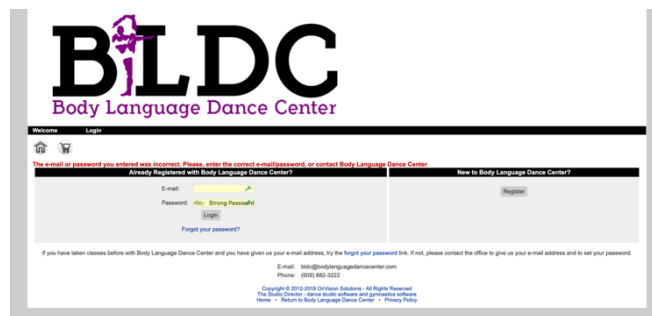

## How to Access my BLDC account

1. Go to our website [www.BLDC@BodyLanguageDanceCenter.com](http://www.BLDC@BodyLanguageDanceCenter.com)
2. Click on the area that says Access Account

3. enter the EMAIL address you provided us, it should be the same one that you Use to receive emails from the studio.